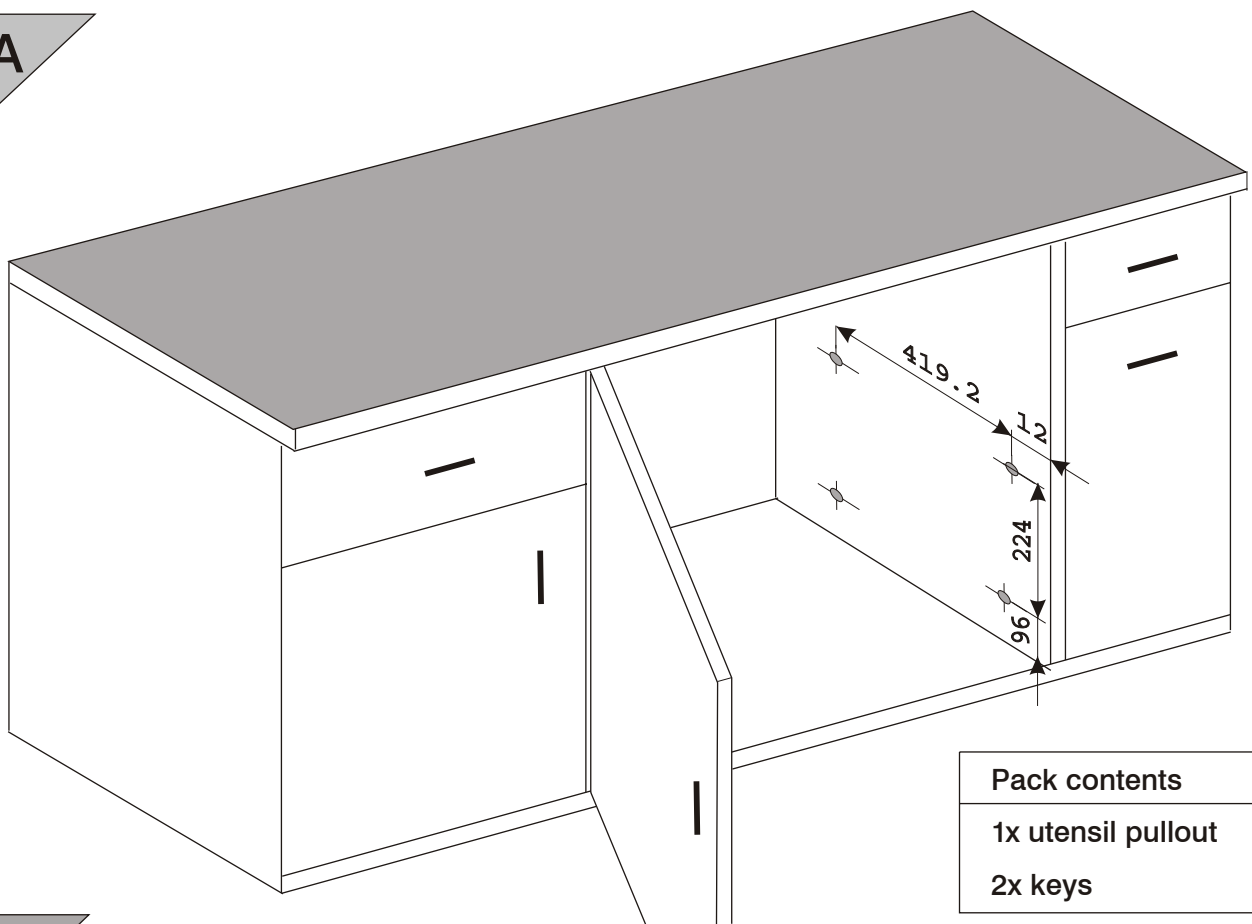

## Mounting instructions for KCUPC lockable utensil pullout

**A**

Pack contents

1x utensil pullout

2x keys

**B**

Can be fitted left hand or right hand

C