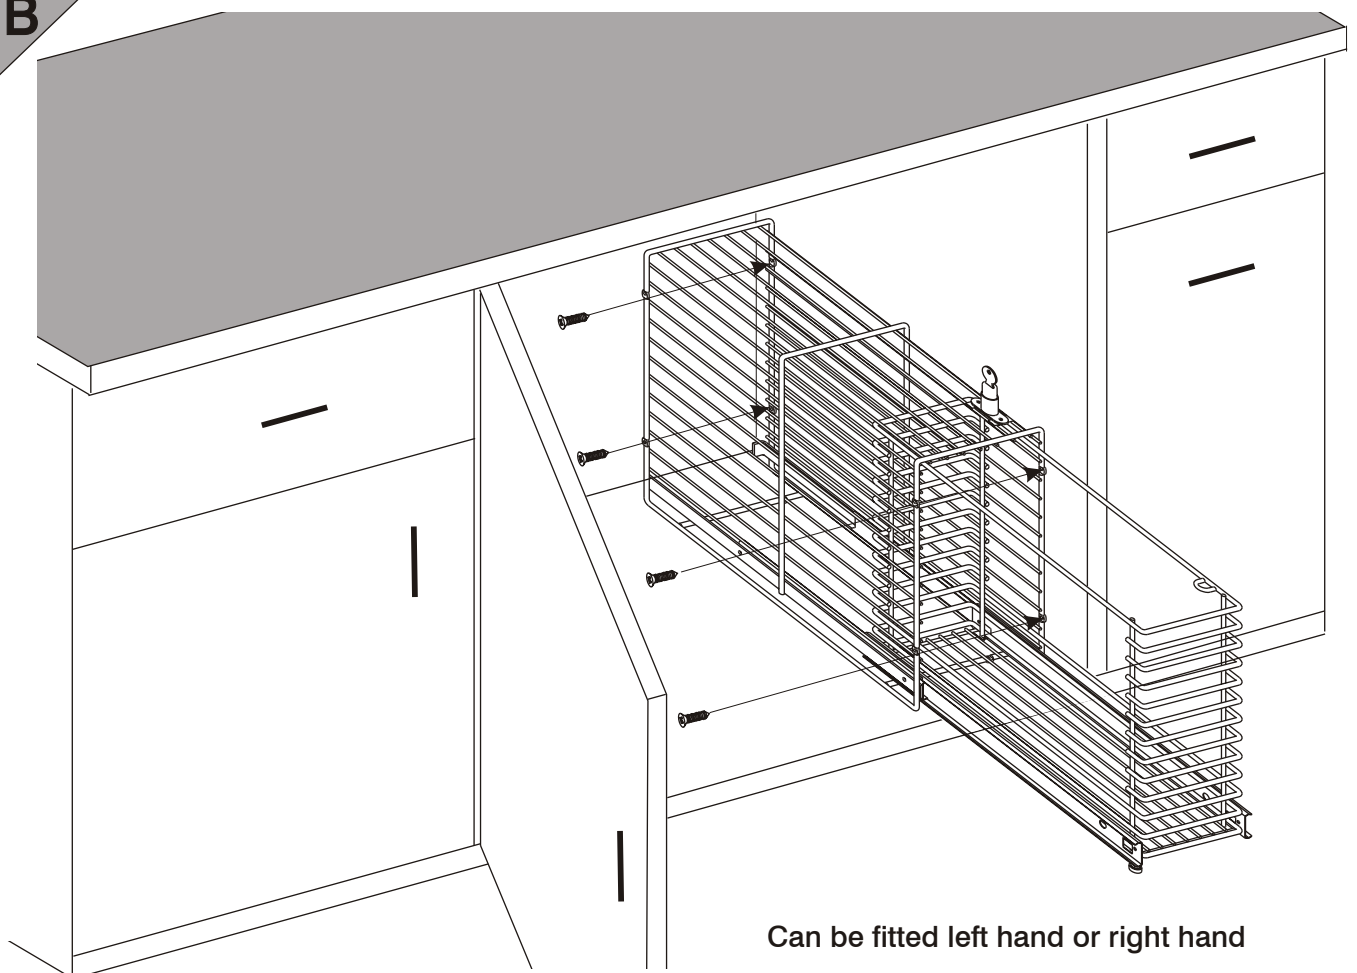

## Mounting instructions for KCUPC lockable utensil pullout

**A**

Pack contents

1x utensil pullout

2x keys

**B**

Can be fitted left hand or right hand

C