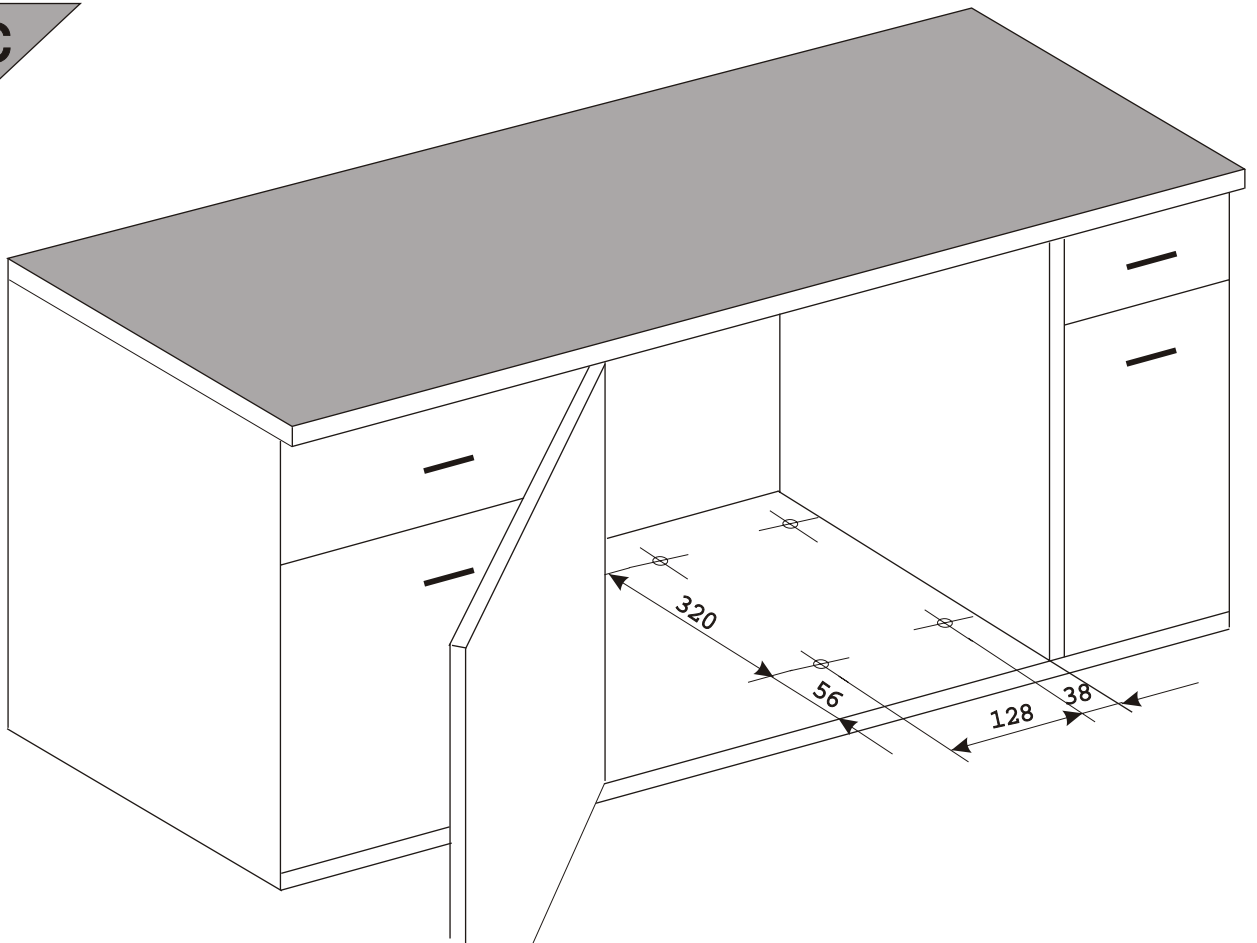

## Mounting instructions for KCUPC lockable utensil pullout

**A**

Pack contents

1x utensil pullout

2x keys

**B**

Can be fitted left hand or right hand

C