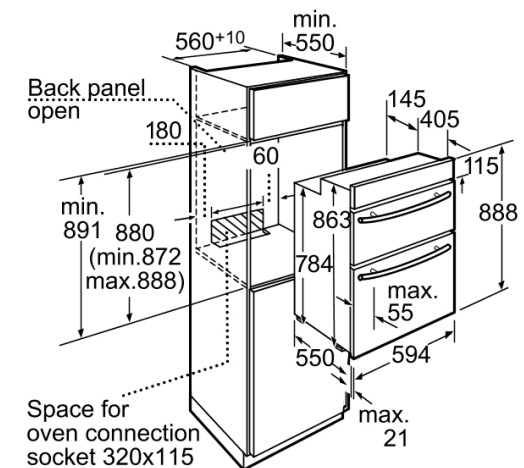

**Characteristics**

Color / Material Front : Black  
 Built-in / Free-standing : Built-in  
 Integrated Cleaning system - cavity 1 : easy to clean enamel  
 Dimensions of the product (mm) : 888 x 594 x 550  
 Dimensions of the packed product (HxWxD) (mm) : 980 x 660 x 700  
 Control Panel Material : metal lacquered  
 Door Material : Glass  
 Net weight (kg) : 49.00  
 Usable volume of cavity (l) : 30  
 Cooking method first cavity : Conventional heat, Full width grill  
 First cavity material : Enamel  
 Temperature control - cavity 1 : mechanical  
 Number of interior lights : 1  
 Approval certificates : VDE, CE  
 Length electrical supply cord (m) :

Measurements in mm