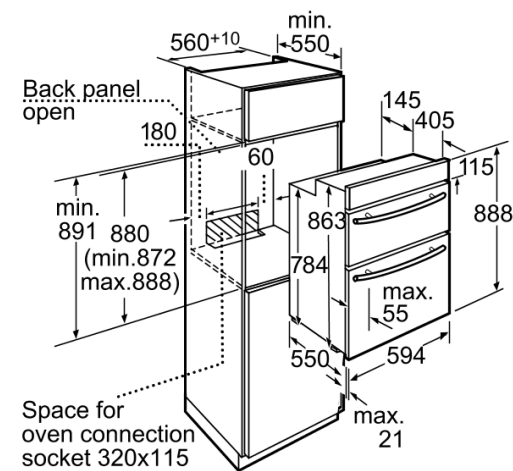

**Characteristics**

Color / Material Front : Brown  
 Built-in / Free-standing : Built-in  
 Integrated Cleaning system - cavity 1 : easy to clean enamel  
 Dimensions of the product (mm) : 888 x 594 x 550  
 Dimensions of the packed product (HxWxD) (mm) : 980 x 660 x 700  
 Control Panel Material : metal lacquered  
 Door Material : Glass  
 Net weight (kg) : 49.00  
 Usable volume of cavity (l) : 30  
 Cooking method first cavity : Conventional heat, Full width grill  
 First cavity material : Enamel  
 Temperature control - cavity 1 : mechanical  
 Number of interior lights : 1  
 Approval certificates : VDE, CE  
 Length electrical supply cord (m) :

Predecessor:  
 Successor:

EAN code: 4242004116226

sales programme:

**Included accessories:**

1 x universal pan, 2 x baking and roasting shelf flat, 1 x baking and roasting shelf cranked

Measurements in mm