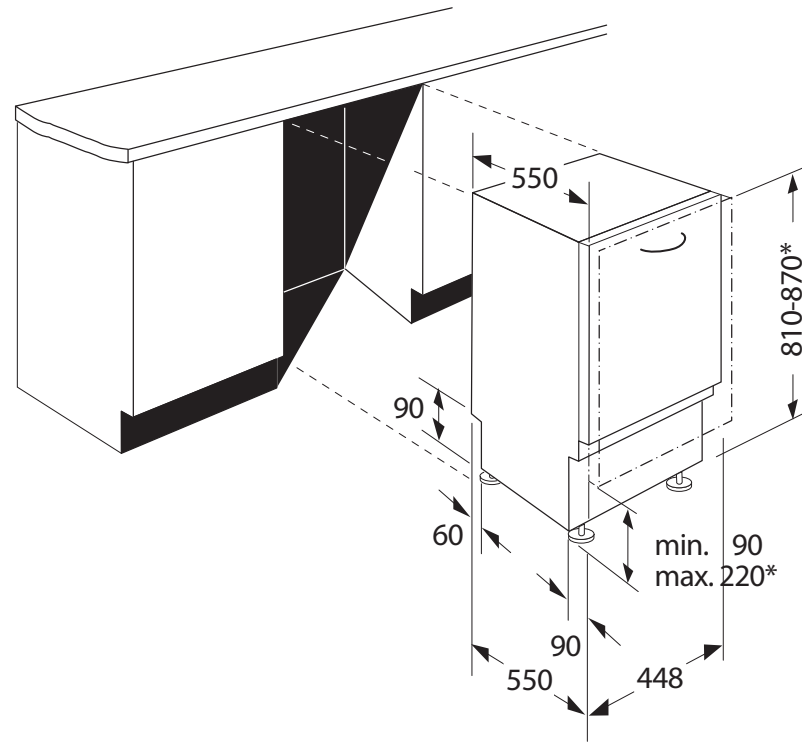

# Series 3 Slimline fully integrated

S5943

[www.neff.co.uk](http://www.neff.co.uk)

\* Because of height-adjustable screw feet:  
when appliance height is 810, base height is 90-160mm  
when appliance height is 870, base height is 150-220mm

The line drawings are provided as a guide to general dimensions only and are subject to amendment without prior notice.  
For full dimensional and installation details please refer to the documentation supplied with the appliance.