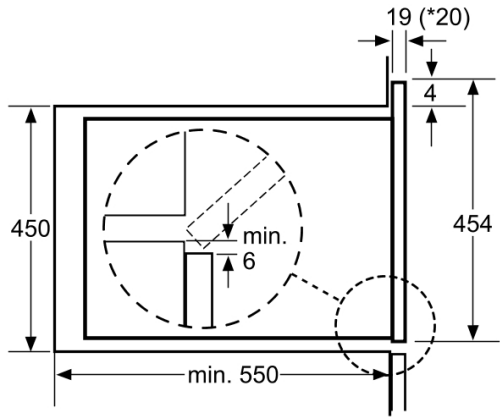

#### Optional accessories:

**Characteristics**  
Color / Material Front : Black  
Built-in / Free-standing : Built-in  
Door opening : Drop down  
Required niche size for installation (HxWxD) : 450 x 560 x 550  
Dimensions of the product (mm) : 454 x 594 x 550  
Dimensions of the packed product (HxWxD) (mm) : 550 x 670 x 670  
Control Panel Material : Glass  
Door Material : Glass  
Net weight (kg) : 28.00  
Approval certificates : CE, VDE  
Length electrical supply cord (m) : 180.0

**Alternative colors available:**  
C47D42N0GB : Steam oven

Steam oven  
Neff - C47D42S0GB

Predecessor:  
Successor:

EAN code: 4242004115663

sales programme:

**Included accessories:**  
1 x STS tray-GN2/3-unpunched-40 mm deep, 1 x STS tray-GN2/3-punched-40 mm deep, 1 x grid

Measurements in mm