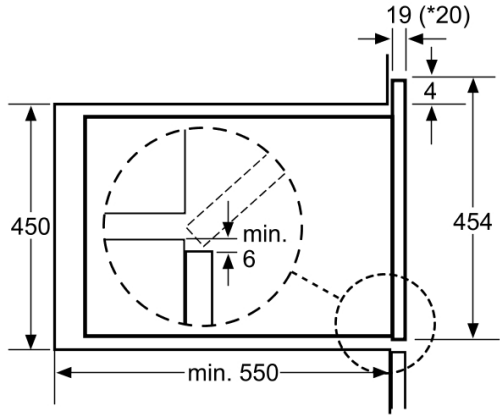

**Neff - C47D42N0GB; Stainless steel
Steam oven**

- Colour display: red and green

Optional accessories:

Characteristics
Color / Material Front : Stainless steel
Built-in / Free-standing : Built-in
Door opening : Drop down
Required niche size for installation (HxWxD) : 450 x 560 x 550
Dimensions of the product (mm) : 454 x 594 x 550
Dimensions of the packed product (HxWxD) (mm) : 550 x 670 x 670
Control Panel Material : stainless steel + glass insert
Door Material : Glass
Net weight (kg) : 28.00
Approval certificates : VDE, CE
Length electrical supply cord (m) : 180.0

Consumption and connection features
Electrical connection rating (W) : 1900
Current (A) : 10
Voltage (V) : 220-240
Frequency (Hz) : 50
Plug type : GB plug
Approval certificates : VDE, CE

Alternative colors available:
C47D42S0GB : Steam oven

Steam oven
Neff - C47D42N0GB

Predecessor: B8732N0GB
Successor:

EAN code: 4242004113942

sales programme:

Included accessories:
1 x STS tray-GN2/3-unpunched-40 mm deep, 1 x STS tray-GN2/3-punched-40 mm deep, 1 x grid

* Stainless steel

Measurements in mm